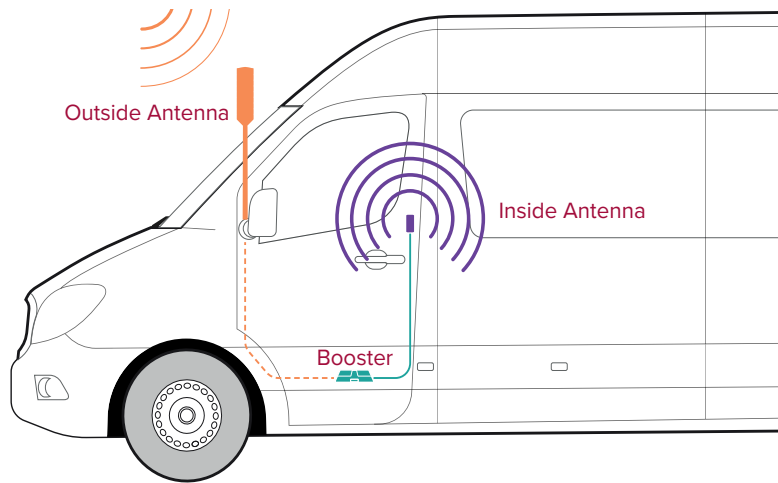

The sleek, metallic red exterior of the Drive Reach isn't just for show. The unique fin design increases surface area—ensuring peak performance. The custom bracket allows for under seat or in-trunk mount options. Reliable SMB connections on the booster make secure antenna installation a snap. With its enhanced cellular coverage, enjoy fewer dropped calls, better voice quality, faster data speeds, and extended battery life.

Drive Reach simultaneously boosts cell signal for multiple users. Easy to follow instructions ensure hassle-free setup. Set the Drive Reach into its bracket and mount, hard wire it into the vehicle's power supply, mount the OTR outside antenna, and get on the road to better signal.

*New frequency band utilized by Drive Reach.

Installation

- 1 **Receives signal:** The powerful antenna reaches out to access voice and data signals, and deliver them to the booster.
- 2 **Boost signal:** The booster receives the signal, amplifies it, and serves as a relay between your phone and the nearest cell tower.
- 3 **Broadcasts signal:** Your devices get a stronger signal, and calls and data are fed through the booster back to the network.