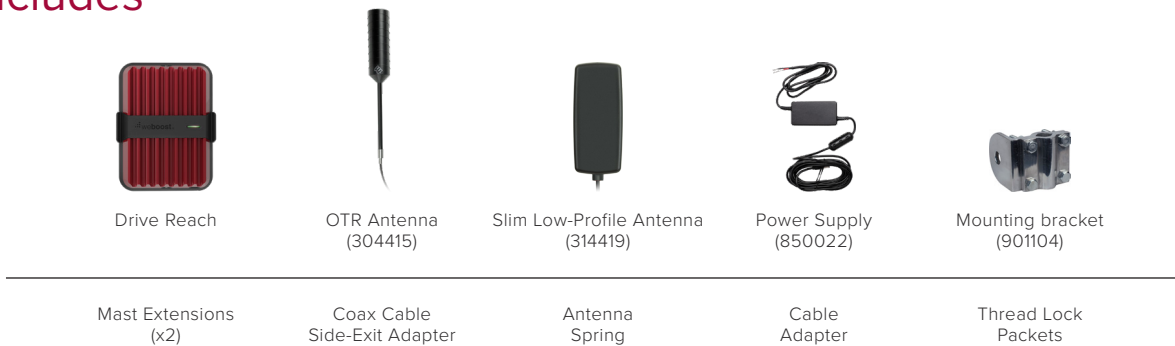

Drive Reach OTR Fleet

SKU: 471254 MAP: \$524.99

FEATURES

- Enhances all available wireless network signals and speeds in a passenger vehicle—car, truck, van, or SUV.
- Works on ALL cellular devices with ALL carriers simultaneously.
- Enhances cellular talk, text, and high-speed internet.
- Professional Installation Required.

- BOOSTS SIGNAL ON ALL AVAILABLE NETWORK SPEEDS
- FAST NETWORK SPEEDS
- UP TO +50 dB GAIN
- MULTI-USER WIRELESS BOOSTER

Kit Includes

Mast Extensions (x2)

Coax Cable Side-Exit Adapter

Antenna Spring

Cable Adapter

Thread Lock Packets

About

The Drive Reach OTR Fleet is weBoost's most powerful, in-vehicle fleet truck cell phone signal booster yet. With its increased uplink output, users get signal up to 2X farther from towers with over twice the signal strength—signifying an increase of almost 5dB in uplink output power.

Drive Reach simultaneously boosts cell signal for multiple users. Easy to follow instructions ensure hassle-free setup. Set the Drive Reach into its bracket and mount, hard wire it into the vehicle's power supply, mount the OTR outside antenna, and get on the road to better signal.