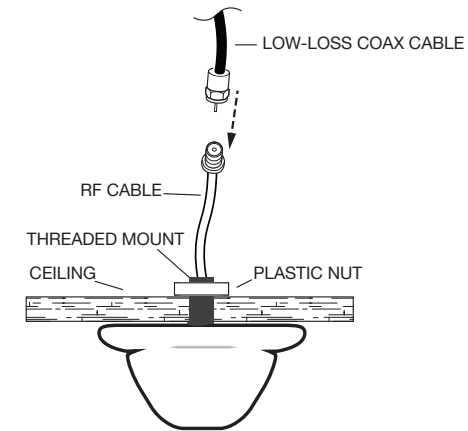

Installation

1. Drill a 20 mm diameter hole in the ceiling. The ceiling thickness should not exceed 20 mm.
2. Unscrew fixing nut from antenna. Place antenna cable through ceiling hole. Screw the fixing nut back onto the antenna and cable on the crawl-space side of the ceiling and fasten.
3. Connect antenna connector to the appropriate cable for your booster kit that leads to the booster port marked INSIDE.
4. Tighten fixing nut to secure antenna.

Storage and transportation: Store and place in non-extreme room temperature and dry environment only. This antenna should not be used near open flames.